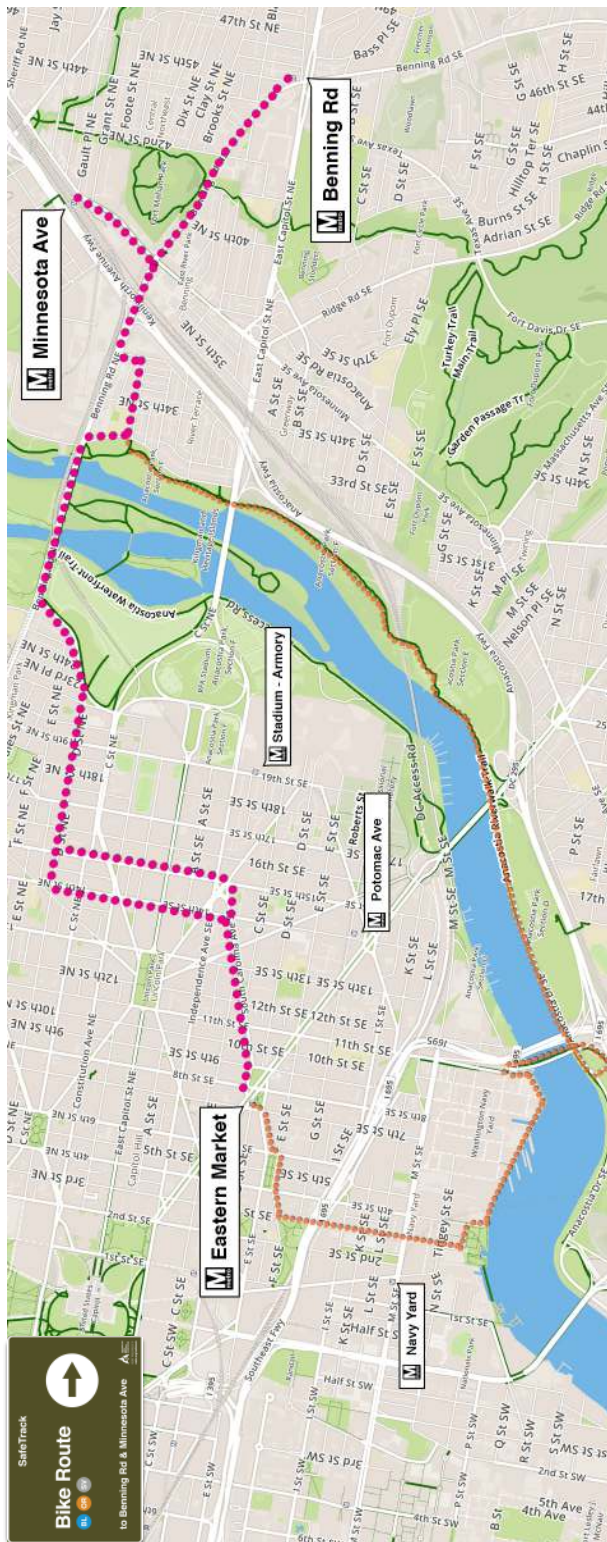

Biking Directions

Eastbound - On Street Route

- ★ From Eastern Market Metrorail station, ride north on 8th St. SE
- ★ Right on D St. SE
- ★ Left on South Carolina Ave. SE
- ★ Left on 15th St. SE
- ★ Right on D St. NE
- ★ Left on Oklahoma Ave. NE
- ★ Right onto Benning Rd. NE south sidewalk
- ★ Right on Anacostia Ave. NE
- ★ Left on Dix St. NE
- ★ Left on 36th St. NE
- ★ Right onto Benning Rd. NE south sidewalk, crossing on-ramp to bridge sidewalk
- ★ Left on Minnesota Ave. NE west sidewalk to Minnesota Ave. Metrorail station
- ★ OR
- ★ Continue on Benning Rd. NE south sidewalk to Benning Rd. Metrorail stations.

Look for these signs!

BIKING THROUGH SAFETRACK

OR SV BL

Benning Rd & Minnesota Ave
to Eastern Market

Full Closure June 18 – July 3

WASHINGTON
AREA
BICYCLIST
ASSOCIATION

MORE RESOURCES AT WABA.ORG/SAFETRACK

Let us lead the way—
Join a Convoy!

Join a group ride led by folks who know the route. We'll ride at a speed comfortable for beginners and make sure that your commute is the best part of your day. Convoys make no stops along the route.

Weekdays between Monday, June 20th and Friday, July 1st.

Inbound Departing from Minnesota Ave. and Benning Rd. Metrorail stations:

★ 7:30am

Inbound Departing from the intersection of Benning Rd. & Minnesota Ave. NE:

★ 7:40am

Outbound Departing from Eastern Market Metrorail Station: